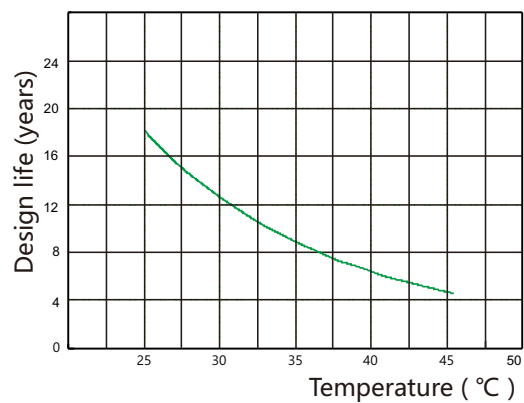

ICS series

ICS-2000

Discharge Voltage vs Time Curve (25°C)

Charge Curve (25°C)

Capacity vs temperature curve

Residual Capacity vs Storage Time

Capacity vs OCV curve

Design life vs temperature