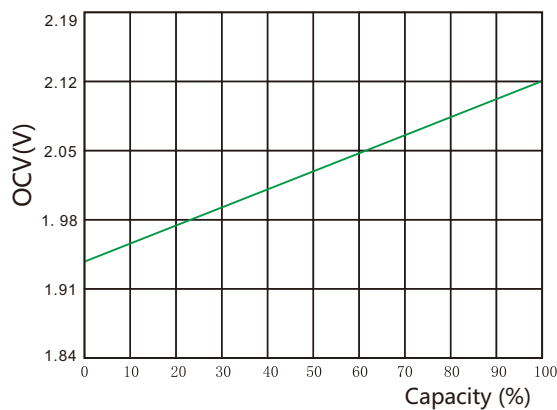

Constant Power Discharge Data Units: Watts per cell (25°C, 77°F)

End voltage per cell	15min	20min	30min	40min	50min	1h	2h	3h	5h	8h	10h
1.65V	3600	3300	2900	2500	2180	1880	1180	900	650	429	380
1.70V	3300	3050	2700	2450	2100	1850	1150	880	630	416	370
1.75V	3100	2900	2400	2300	2050	1700	1140	850	605	399	350
1.80V	2900	2500	2200	2250	2000	1600	1120	830	550	363	310

ICS series

ICS-2000

Discharge Voltage vs Time Curve (25°C)

Charge Curve (25°C)

Capacity vs temperature curve

Residual Capacity vs Storage Time

Capacity vs OCV curve

Design life vs temperature