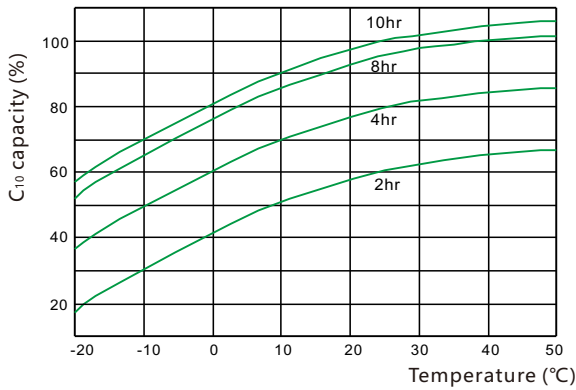

Constant Power Discharge Data Units: Watts per cell (25°C, 77°F)

End voltage per cell	15min	20min	30min	40min	50min	1h	2h	3h	5h	8h	10h
1.65V	3600	3300	2900	2500	2180	1880	1180	900	650	429	380
1.70V	3300	3050	2700	2450	2100	1850	1150	880	630	416	370
1.75V	3100	2900	2400	2300	2050	1700	1140	850	605	399	350
1.80V	2900	2500	2200	2250	2000	1600	1120	830	550	363	310

ICS series

ICS-2000

Discharge Voltage vs Time Curve (25°C)

Charge Curve (25°C)

Capacity vs temperature curve

Residual Capacity vs Storage Time

Capacity vs OCV curve

Design life vs temperature