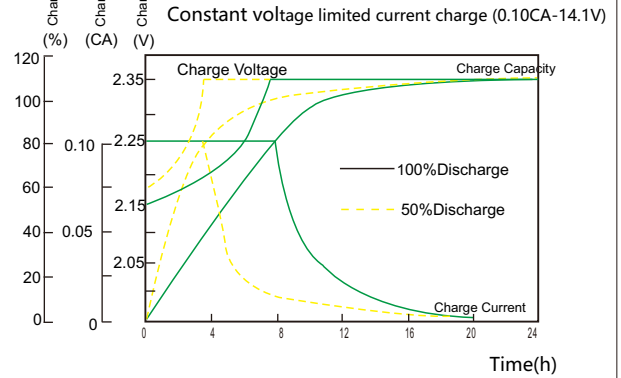

Constant Power Discharge Data Units: Watts per cell (25°C, 77°F)

End voltage per cell	15min	20min	30min	40min	50min	1h	2h	3h	5h	8h	10h
1.65V	3600	3300	2900	2500	2180	1880	1180	900	650	429	380
1.70V	3300	3050	2700	2450	2100	1850	1150	880	630	416	370
1.75V	3100	2900	2400	2300	2050	1700	1140	850	605	399	350
1.80V	2900	2500	2200	2250	2000	1600	1120	830	550	363	310

ICS series

ICS-2000

Discharge Voltage vs Time Curve (25°C)

Charge Curve (25°C)

Capacity vs temperature curve

Residual Capacity vs Storage Time

Capacity vs OCV curve

Design life vs temperature