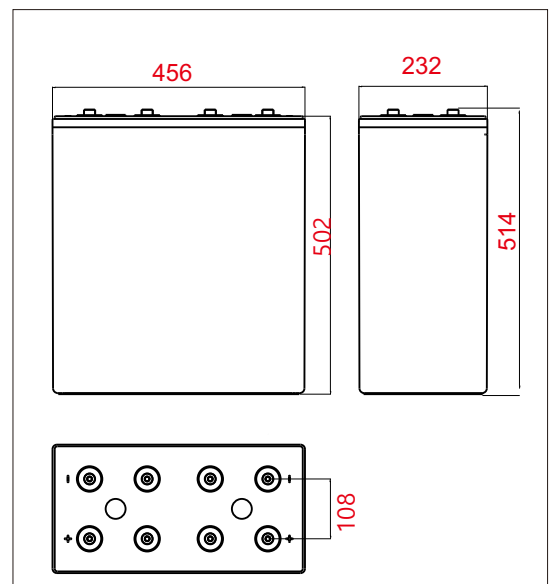

Specifications

Battery Model	ICS-2000	
Nominal voltage	2V	
Capacity	2000Ah (10HR ,200A, 1.80V, 25°C)	
Approx.Weight	150.0kg	
Internal Resistance	Approx 0.12mΩ	
Max Charge Current Allowed	500A	
Charge Voltage (25°C)	Cycle use	Float use
	2.35V/cell	2.25V/cell
Temperature Ranges	Operation(maximum): -40°C to 55°C (-40°F to 131°F)	
	Operation(recommended): 15°C to 25°C (59°F to 77°F)	
	Storage: -20°C to 40°C (-4°F to 104°F)	
Terminal	M8 Female	
Terminal Hardware	15 ± 1.0 N.m	
Container Material	ABS (V0 optional)	

Dimensions (mm)

Constant Current Discharge Data Units: Amperes (25°C, 77°F)

End voltage per cell	15min	20min	30min	40min	50min	1h	2h	3h	5h	8h	10h
1.65V	2260	2060	1600	1450	1290	1120	680	515	355	235	215
1.70V	2100	1830	1540	1420	1250	1110	670	510	350	230	212
1.75V	1850	1650	1480	1300	1200	1105	660	505	345	227	208
1.80V	1600	1480	1310	1240	1120	1102	650	502	340	225	204