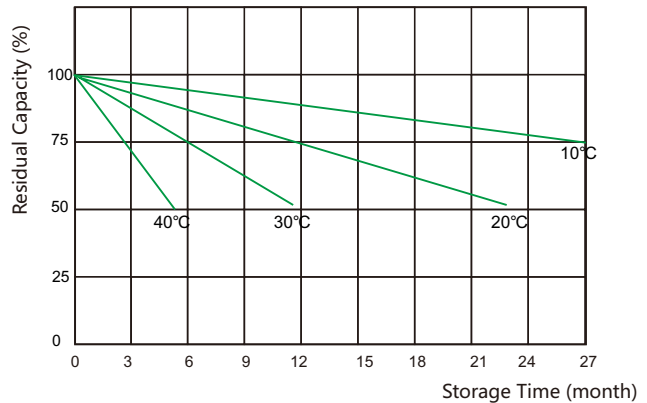

ICS series

ICS-2000

Discharge Voltage vs Time Curve (25°C)

Charge Curve (25°C)

Capacity vs temperature curve

Residual Capacity vs Storage Time

Capacity vs OCV curve

Design life vs temperature