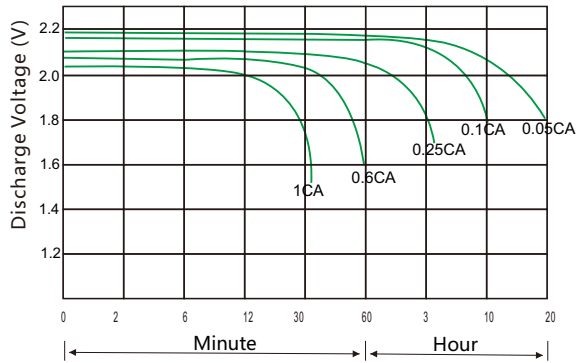

Specifications

Battery Model	ICS-2000	
Nominal voltage	2V	
Capacity	2000Ah (10HR ,200A, 1.80V, 25°C)	
Approx.Weight	150.0kg	
Internal Resistance	Approx 0.12mΩ	
Max Charge Current Allowed	500A	
Charge Voltage (25°C)	Cycle use	Float use
	2.35V/cell	2.25V/cell
Temperature Ranges	Operation(maximum): -40°C to 55°C (-40°F to 131°F)	
	Operation(recommended): 15°C to 25°C (59°F to 77°F)	
	Storage: -20°C to 40°C (-4°F to 104°F)	
Terminal	M8 Female	
Terminal Hardware	15 ± 1.0 N.m	
Container Material	ABS (V0 optional)	

Dimensions (mm)

Constant Current Discharge Data Units: Amperes (25°C, 77°F)

End voltage per cell	15min	20min	30min	40min	50min	1h	2h	3h	5h	8h	10h
1.65V	2260	2060	1600	1450	1290	1120	680	515	355	235	215
1.70V	2100	1830	1540	1420	1250	1110	670	510	350	230	212
1.75V	1850	1650	1480	1300	1200	1105	660	505	345	227	208
1.80V	1600	1480	1310	1240	1120	1102	650	502	340	225	204

Constant Power Discharge Data Units: Watts per cell (25°C, 77°F)

End voltage per cell	15min	20min	30min	40min	50min	1h	2h	3h	5h	8h	10h
1.65V	3600	3300	2900	2500	2180	1880	1180	900	650	429	380
1.70V	3300	3050	2700	2450	2100	1850	1150	880	630	416	370
1.75V	3100	2900	2400	2300	2050	1700	1140	850	605	399	350
1.80V	2900	2500	2200	2250	2000	1600	1120	830	550	363	310

ICS series

ICS-2000

Discharge Voltage vs Time Curve (25°C)

Charge Curve (25°C)

Capacity vs temperature curve

Residual Capacity vs Storage Time

Capacity vs OCV curve

Design life vs temperature