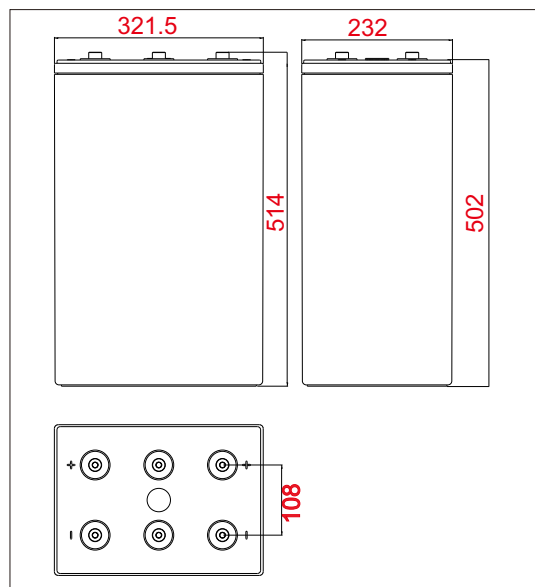

Specifications

Battery Model	ICS-1500	
Nominal voltage	2V	
Capacity	1500Ah (10HR, 150A, 1.80V, 25°C)	
Approx.Weight	106.0kg	
Internal Resistance	Approx 0.15mΩ	
Max Charge Current Allowed	375A	
Charge Voltage (25°C)	Cycle use	Float use
	2.35V/cell	2.25V/cell
Temperature Ranges	Operation(maximum): -40°C to 55°C (-40°F to 131°F)	
	Operation(recommended): 15°C to 25°C (59°F to 77°F)	
	Storage: -20°C to 40°C (-4°F to 104°F)	
Terminal	M8 Female	
Terminal Hardware	15 ± 1.0 N.m	
Container Material	ABS (V0 optional)	

Dimensions (mm)

Constant Current Discharge Data Units: Amperes (25°C, 77°F)

End voltage per cell	15min	20min	30min	40min	50min	1h	2h	3h	5h	8h	10h
1.65V	1695	1540	1190	1080	960	835	505	390	265	175	160
1.70V	1580	1370	1150	1060	930	830	500	385	260	173	157
1.75V	1380	1230	1100	970	890	828	495	380	257	170	155
1.80V	1290	1100	980	920	840	826	490	376	255	168	153