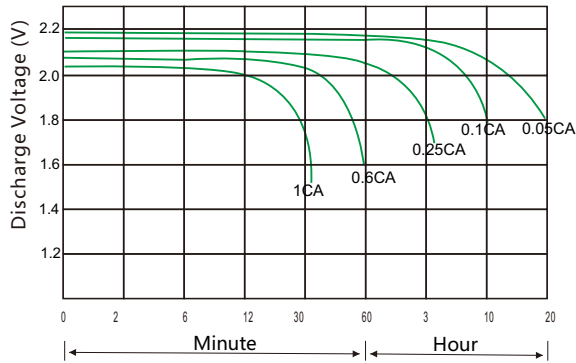

Specifications

Battery Model	ICS-1500	
Nominal voltage	2V	
Capacity	1500Ah (10HR, 150A, 1.80V, 25°C)	
Approx.Weight	106.0kg	
Internal Resistance	Approx 0.15mΩ	
Max Charge Current Allowed	375A	
Charge Voltage (25°C)	Cycle use	Float use
	2.35V/cell	2.25V/cell
Temperature Ranges	Operation(maximum): -40°C to 55°C (-40°F to 131°F)	
	Operation(recommended): 15°C to 25°C (59°F to 77°F)	
	Storage: -20°C to 40°C (-4°F to 104°F)	
Terminal	M8 Female	
Terminal Hardware	15 ± 1.0 N.m	
Container Material	ABS (V0 optional)	

Dimensions (mm)

Constant Current Discharge Data Units: Amperes (25°C, 77°F)

End voltage per cell	15min	20min	30min	40min	50min	1h	2h	3h	5h	8h	10h
1.65V	1695	1540	1190	1080	960	835	505	390	265	175	160
1.70V	1580	1370	1150	1060	930	830	500	385	260	173	157
1.75V	1380	1230	1100	970	890	828	495	380	257	170	155
1.80V	1290	1100	980	920	840	826	490	376	255	168	153

Constant Power Discharge Data Units: Watts per cell (25°C, 77°F)

End voltage per cell	15min	20min	30min	40min	50min	1h	2h	3h	5h	8h	10h
1.65V	2680	2440	2130	1870	1630	1410	870	670	470	315	295
1.70V	2470	2250	1990	1800	1560	1370	845	660	460	308	280
1.75V	2330	2150	1780	1700	1530	1250	835	630	440	295	270
1.80V	2180	1860	1640	1660	1480	1180	830	620	410	275	240

ICS series

ICS-1500

Discharge Voltage vs Time Curve (25°C)

Charge Curve (25°C)

Capacity vs temperature curve

Residual Capacity vs Storage Time

Capacity vs OCV curve

Design life vs temperature