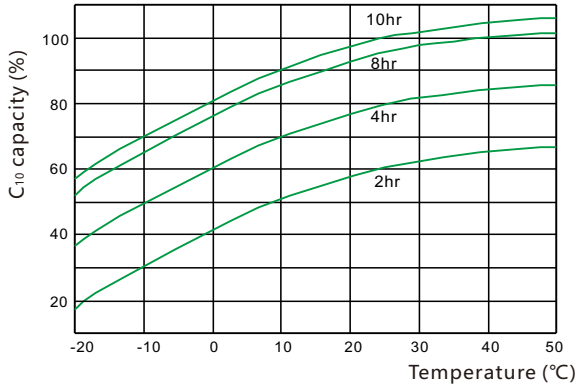

Constant Power Discharge Data Units: Watts per cell (25°C, 77°F)

End voltage per cell	15min	20min	30min	40min	50min	1h	2h	3h	5h	8h	10h
1.65V	2680	2440	2130	1870	1630	1410	870	670	470	315	295
1.70V	2470	2250	1990	1800	1560	1370	845	660	460	308	280
1.75V	2330	2150	1780	1700	1530	1250	835	630	440	295	270
1.80V	2180	1860	1640	1660	1480	1180	830	620	410	275	240

ICS series

ICS-1500

Discharge Voltage vs Time Curve (25°C)

Charge Curve (25°C)

Capacity vs temperature curve

Residual Capacity vs Storage Time

Capacity vs OCV curve

Design life vs temperature