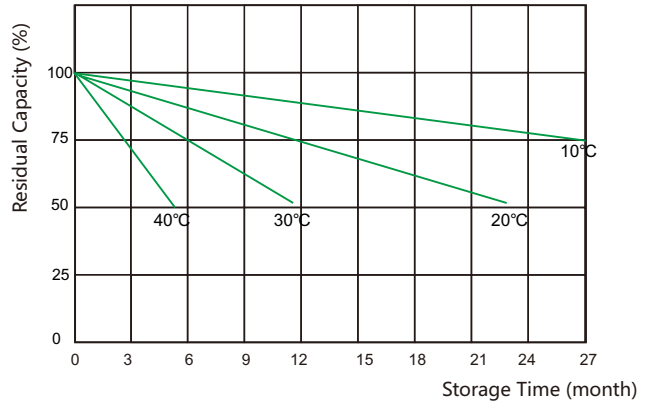

ICS series

ICS-1500

Discharge Voltage vs Time Curve (25°C)

Charge Curve (25°C)

Capacity vs temperature curve

Residual Capacity vs Storage Time

Capacity vs OCV curve

Design life vs temperature