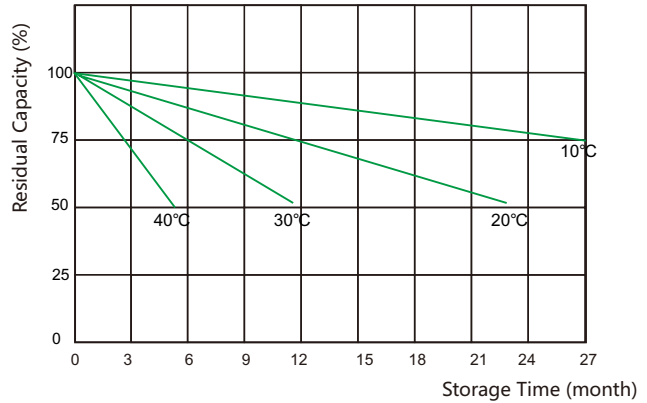

ICS series

ICS-1200

Discharge Voltage vs Time Curve (25°C)

Charge Curve (25°C)

Capacity vs temperature curve

Residual Capacity vs Storage Time

Capacity vs OCV curve

Design life vs temperature