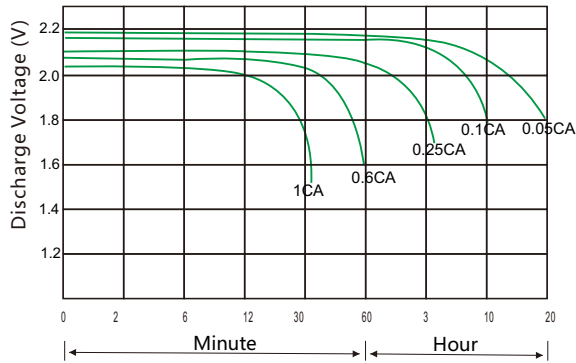

Specifications

Battery Model	ICS-1200	
Nominal voltage	2V	
Capacity	1200Ah (10HR, 120A, 1.80V, 25°C)	
Approx.Weight	88.0kg	
Internal Resistance	Approx 0.18mΩ	
Max Charge Current Allowed	300A	
Charge Voltage (25°C)	Cycle use	Float use
	2.35V/cell	2.25V/cell
Temperature Ranges	Operation(maximum): -40°C to 55°C (-40°F to 131°F)	
	Operation(recommended): 15°C to 25°C (59°F to 77°F)	
	Storage: -20°C to 40°C (-4°F to 104°F)	
Terminal	M8 Female	
Terminal Hardware	15 ± 1.0 N.m	
Container Material	ABS (V0 optional)	

Dimensions (mm)

Constant Current Discharge Data Units: Amperes (25°C, 77°F)

End voltage per cell	15min	20min	30min	40min	50min	1h	2h	3h	5h	8h	10h
1.65V	1512	1356	1128	996	864	678	414	318	222	144	130
1.70V	1416	1260	1056	960	840	672	408	312	216	140	127
1.75V	1236	1140	996	864	744	666	402	306	210	138	125
1.80V	1104	1020	876	756	696	660	396	302	206	136	122

Constant Power Discharge Data Units: Watts per cell (25°C, 77°F)

End voltage per cell	15min	20min	30min	40min	50min	1h	2h	3h	5h	8h	10h
1.65V	2544	2364	2016	1764	1584	1308	870	684	480	312	300
1.70V	2400	2184	1920	1680	1524	1284	846	672	468	304	288
1.75V	2196	2040	1800	1596	1416	1260	834	648	456	296	276
1.80V	1980	1836	1656	1464	1332	1230	816	636	444	289	246

ICS series

ICS-1200

Discharge Voltage vs Time Curve (25°C)

Charge Curve (25°C)

Capacity vs temperature curve

Residual Capacity vs Storage Time

Capacity vs OCV curve

Design life vs temperature