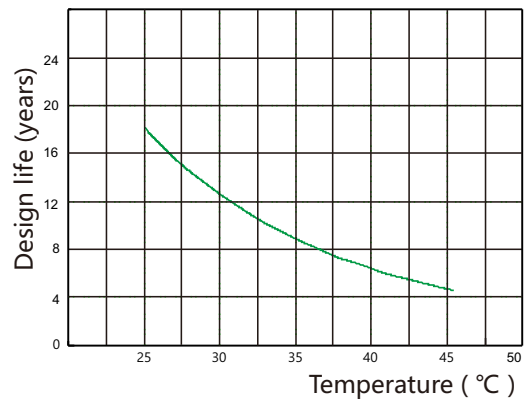

ICS series

ICS-1200

Discharge Voltage vs Time Curve (25°C)

Charge Curve (25°C)

Capacity vs temperature curve

Residual Capacity vs Storage Time

Capacity vs OCV curve

Design life vs temperature