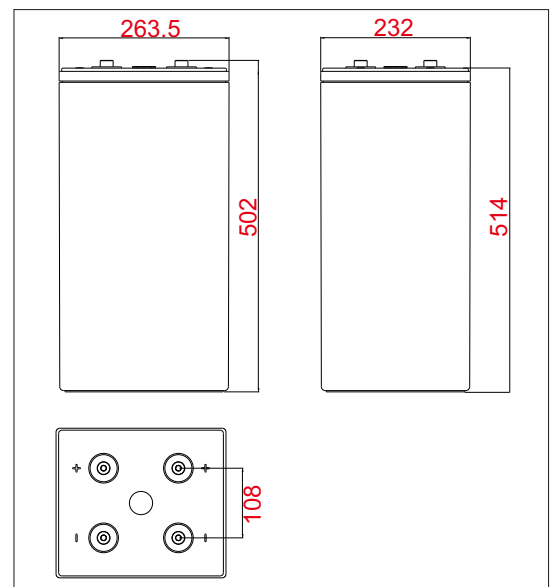

Specifications

Battery Model	ICS-1200	
Nominal voltage	2V	
Capacity	1200Ah (10HR, 120A, 1.80V, 25°C)	
Approx.Weight	88.0kg	
Internal Resistance	Approx 0.18mΩ	
Max Charge Current Allowed	300A	
Charge Voltage (25°C)	Cycle use	Float use
	2.35V/cell	2.25V/cell
Temperature Ranges	Operation(maximum): -40°C to 55°C (-40°F to 131°F)	
	Operation(recommended): 15°C to 25°C (59°F to 77°F)	
	Storage: -20°C to 40°C (-4°F to 104°F)	
Terminal	M8 Female	
Terminal Hardware	15 ± 1.0 N.m	
Container Material	ABS (V0 optional)	

Dimensions (mm)

Constant Current Discharge Data Units: Amperes (25°C, 77°F)

End voltage per cell	15min	20min	30min	40min	50min	1h	2h	3h	5h	8h	10h
1.65V	1512	1356	1128	996	864	678	414	318	222	144	130
1.70V	1416	1260	1056	960	840	672	408	312	216	140	127
1.75V	1236	1140	996	864	744	666	402	306	210	138	125
1.80V	1104	1020	876	756	696	660	396	302	206	136	122