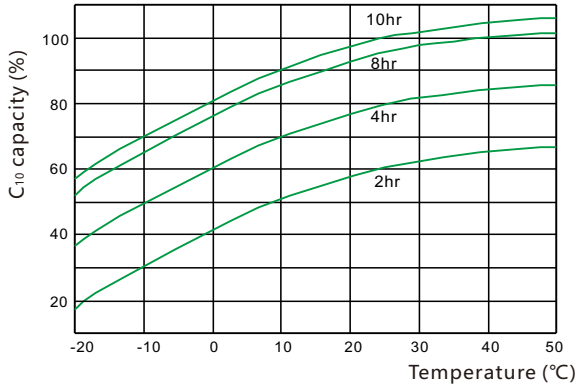

Constant Power Discharge Data Units: Watts per cell (25°C, 77°F)

End voltage per cell	15min	20min	30min	40min	50min	1h	2h	3h	5h	8h	10h
1.65V	2544	2364	2016	1764	1584	1308	870	684	480	312	300
1.70V	2400	2184	1920	1680	1524	1284	846	672	468	304	288
1.75V	2196	2040	1800	1596	1416	1260	834	648	456	296	276
1.80V	1980	1836	1656	1464	1332	1230	816	636	444	289	246

ICS series

ICS-1200

Discharge Voltage vs Time Curve (25°C)

Charge Curve (25°C)

Capacity vs temperature curve

Residual Capacity vs Storage Time

Capacity vs OCV curve

Design life vs temperature