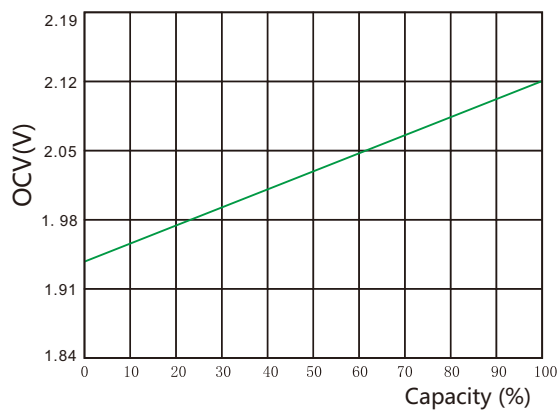

Constant Power Discharge Data Units: Watts per cell (25°C, 77°F)

End voltage per cell	15min	20min	30min	40min	50min	1h	2h	3h	5h	8h	10h
1.65V	2544	2364	2016	1764	1584	1308	870	684	480	312	300
1.70V	2400	2184	1920	1680	1524	1284	846	672	468	304	288
1.75V	2196	2040	1800	1596	1416	1260	834	648	456	296	276
1.80V	1980	1836	1656	1464	1332	1230	816	636	444	289	246

ICS series

ICS-1200

Discharge Voltage vs Time Curve (25°C)

Charge Curve (25°C)

Capacity vs temperature curve

Residual Capacity vs Storage Time

Capacity vs OCV curve

Design life vs temperature