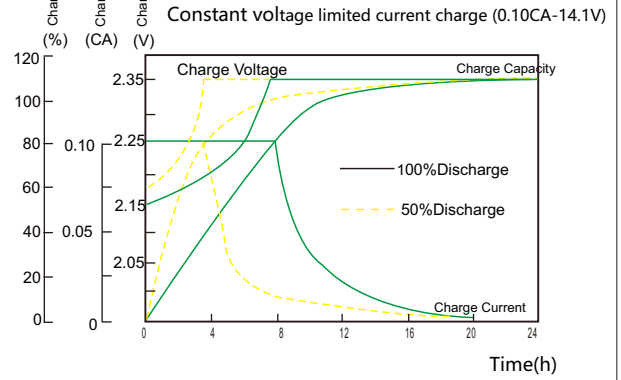

Constant Power Discharge Data Units: Watts per cell (25°C, 77°F)

End voltage per cell	15min	20min	30min	40min	50min	1h	2h	3h	5h	8h	10h
1.65V	2544	2364	2016	1764	1584	1308	870	684	480	312	300
1.70V	2400	2184	1920	1680	1524	1284	846	672	468	304	288
1.75V	2196	2040	1800	1596	1416	1260	834	648	456	296	276
1.80V	1980	1836	1656	1464	1332	1230	816	636	444	289	246

ICS series

ICS-1200

Discharge Voltage vs Time Curve (25°C)

Charge Curve (25°C)

Capacity vs temperature curve

Residual Capacity vs Storage Time

Capacity vs OCV curve

Design life vs temperature