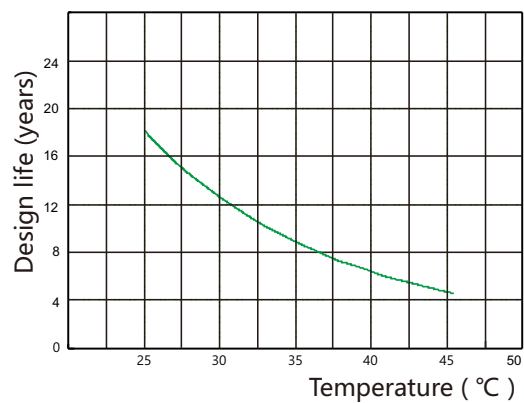

**ICS series**

**ICS-600**

**Discharge Voltage vs Time Curve ( 25°C )**

**Charge Curve (25°C)**

**Capacity vs temperature curve**

**Residual Capacity vs Storage Time**

**Capacity vs OCV curve**

**Design life vs temperature**