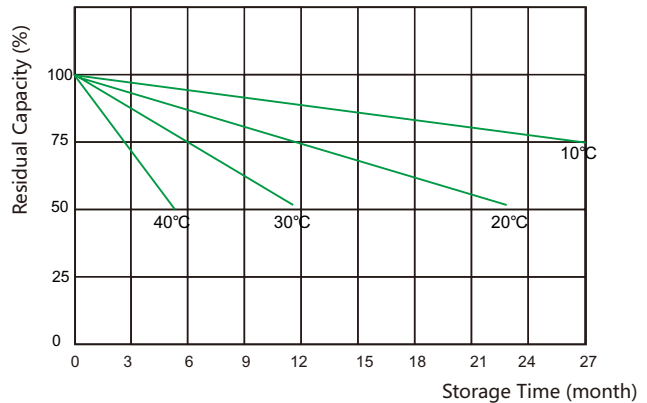

**Constant Power Discharge Data Units: Watts per cell (25°C, 77°F)**

End voltage per cell	15min	20min	30min	40min	50min	1h	2h	3h	5h	8h	10h
1.65V	1360	1200	1040	880	780	650	430	340	240	172	150
1.70V	1230	1160	980	850	740	630	410	320	220	154	140
1.75V	1180	1100	910	800	710	610	400	310	205	140	130
1.80V	1060	980	840	740	640	590	380	290	195	132	120

**ICS series**

**ICS-600**

**Discharge Voltage vs Time Curve ( 25°C )**

**Charge Curve (25°C)**

**Capacity vs temperature curve**

**Residual Capacity vs Storage Time**

**Capacity vs OCV curve**

**Design life vs temperature**