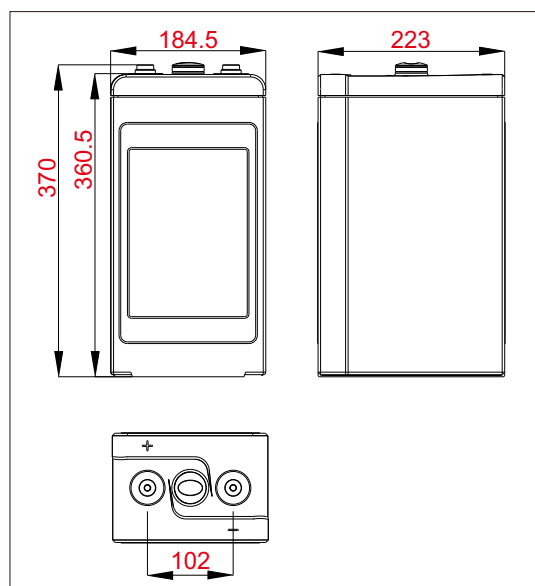

**Specifications**

<b>Battery Model</b>	<b>ICS-600</b>	
Nominal voltage	2V	
Capacity	600Ah (10HR ,60A, 1.80V, 25°C)	
Approx.Weight	37.5kg	
Internal Resistance	Approx 0.28mΩ	
Max Charge Current Allowed	150A	
Charge Voltage (25°C)	Cycle use	Float use
	2.35V/cell	2.25V/cell
Temperature Ranges	Operation(maximum): -40°C to 55°C (-40°F to 131°F)	
	Operation(recommended): 15°C to 25°C ( 59°F to 77°F)	
	Storage: -20°C to 40°C (-4°F to 104°F)	
Terminal	M8 Female	
Terminal Hardware	15 ± 1.0 N.m	
Container Material	ABS (V0 optional)	

**Dimensions (mm)**

**Constant Current Discharge Data Units: Amperes (25°C, 77°F)**

End voltage per cell	15min	20min	30min	40min	50min	1h	2h	3h	5h	8h	10h
1.65V	720	670	540	480	430	338	205	157	102	72.0	64.0
1.70V	690	630	510	450	410	335	202	155	100	70.0	63.0
1.75V	630	540	480	420	390	333	200	152	98	68.0	62.0
1.80V	560	490	450	380	350	331	198	151	96	66.0	61.0