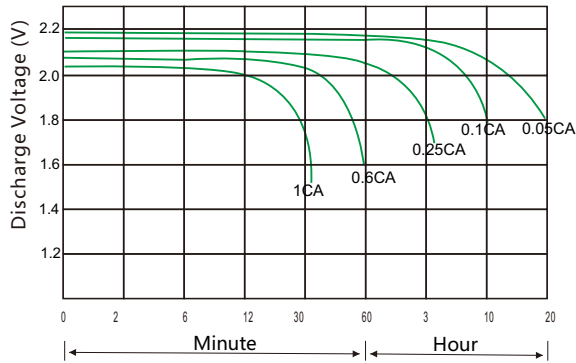

**Specifications**

<b>Battery Model</b>	<b>ICS-600</b>	
Nominal voltage	2V	
Capacity	600Ah (10HR ,60A, 1.80V, 25°C)	
Approx.Weight	37.5kg	
Internal Resistance	Approx 0.28mΩ	
Max Charge Current Allowed	150A	
Charge Voltage (25°C)	Cycle use	Float use
	2.35V/cell	2.25V/cell
Temperature Ranges	Operation(maximum): -40°C to 55°C (-40°F to 131°F)	
	Operation(recommended): 15°C to 25°C ( 59°F to 77°F)	
	Storage: -20°C to 40°C (-4°F to 104°F)	
Terminal	M8 Female	
Terminal Hardware	15 ± 1.0 N.m	
Container Material	ABS (V0 optional)	

**Dimensions (mm)**

**Constant Current Discharge Data Units: Amperes (25°C, 77°F)**

End voltage per cell	15min	20min	30min	40min	50min	1h	2h	3h	5h	8h	10h
1.65V	720	670	540	480	430	338	205	157	102	72.0	64.0
1.70V	690	630	510	450	410	335	202	155	100	70.0	63.0
1.75V	630	540	480	420	390	333	200	152	98	68.0	62.0
1.80V	560	490	450	380	350	331	198	151	96	66.0	61.0

**Constant Power Discharge Data Units: Watts per cell (25°C, 77°F)**

End voltage per cell	15min	20min	30min	40min	50min	1h	2h	3h	5h	8h	10h
1.65V	1360	1200	1040	880	780	650	430	340	240	172	150
1.70V	1230	1160	980	850	740	630	410	320	220	154	140
1.75V	1180	1100	910	800	710	610	400	310	205	140	130
1.80V	1060	980	840	740	640	590	380	290	195	132	120

**ICS series**

**ICS-600**

**Discharge Voltage vs Time Curve ( 25°C )**

**Charge Curve (25°C)**

**Capacity vs temperature curve**

**Residual Capacity vs Storage Time**

**Capacity vs OCV curve**

**Design life vs temperature**