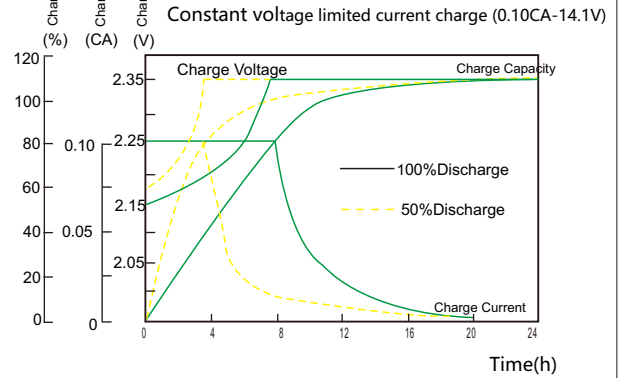

**Constant Power Discharge Data Units: Watts per cell (25°C, 77°F)**

End voltage per cell	15min	20min	30min	40min	50min	1h	2h	3h	5h	8h	10h
1.65V	1360	1200	1040	880	780	650	430	340	240	172	150
1.70V	1230	1160	980	850	740	630	410	320	220	154	140
1.75V	1180	1100	910	800	710	610	400	310	205	140	130
1.80V	1060	980	840	740	640	590	380	290	195	132	120

**ICS series**

**ICS-600**

**Discharge Voltage vs Time Curve ( 25°C )**

**Charge Curve (25°C)**

**Capacity vs temperature curve**

**Residual Capacity vs Storage Time**

**Capacity vs OCV curve**

**Design life vs temperature**