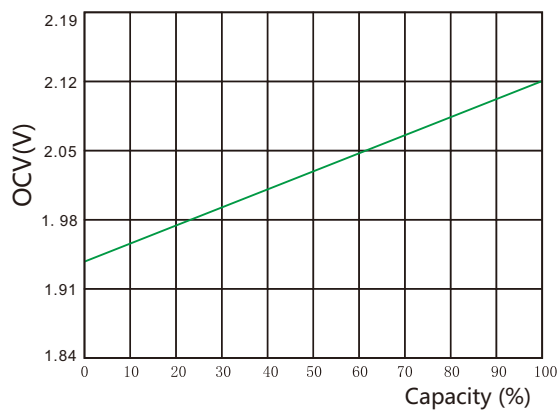

**Specifications**

<b>Battery Model</b>	<b>ICS-600</b>	
Nominal voltage	2V	
Capacity	600Ah (10HR ,60A, 1.80V, 25°C)	
Approx.Weight	37.5kg	
Internal Resistance	Approx 0.28mΩ	
Max Charge Current Allowed	150A	
Charge Voltage (25°C)	Cycle use	Float use
	2.35V/cell	2.25V/cell
Temperature Ranges	Operation(maximum): -40°C to 55°C (-40°F to 131°F)	
	Operation(recommended): 15°C to 25°C ( 59°F to 77°F)	
	Storage: -20°C to 40°C (-4°F to 104°F)	
Terminal	M8 Female	
Terminal Hardware	15 ± 1.0 N.m	
Container Material	ABS (V0 optional)	

**Constant Power Discharge Data Units: Watts per cell (25°C, 77°F)**

End voltage per cell	15min	20min	30min	40min	50min	1h	2h	3h	5h	8h	10h
1.65V	1360	1200	1040	880	780	650	430	340	240	172	150
1.70V	1230	1160	980	850	740	630	410	320	220	154	140
1.75V	1180	1100	910	800	710	610	400	310	205	140	130
1.80V	1060	980	840	740	640	590	380	290	195	132	120

**ICS series**

**ICS-600**

**Discharge Voltage vs Time Curve ( 25°C )**

**Charge Curve (25°C)**

**Capacity vs temperature curve**

**Residual Capacity vs Storage Time**

**Capacity vs OCV curve**

**Design life vs temperature**