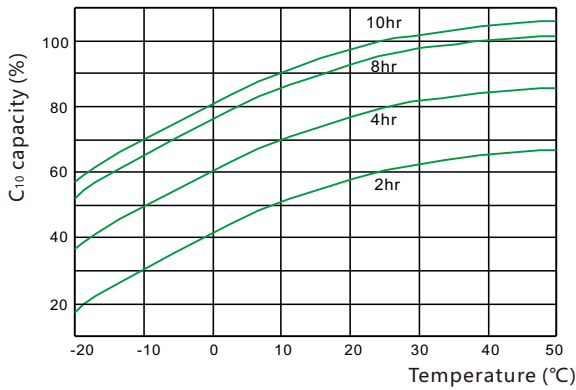

**Constant Power Discharge Data Units: Watts per cell (25°C, 77°F)**

End voltage per cell	15min	20min	30min	40min	50min	1h	2h	3h	5h	8h	10h
1.65V	1360	1200	1040	880	780	650	430	340	240	172	150
1.70V	1230	1160	980	850	740	630	410	320	220	154	140
1.75V	1180	1100	910	800	710	610	400	310	205	140	130
1.80V	1060	980	840	740	640	590	380	290	195	132	120

**ICS series**

**ICS-600**

**Discharge Voltage vs Time Curve ( 25°C )**

**Charge Curve (25°C)**

**Capacity vs temperature curve**

**Residual Capacity vs Storage Time**

**Capacity vs OCV curve**

**Design life vs temperature**