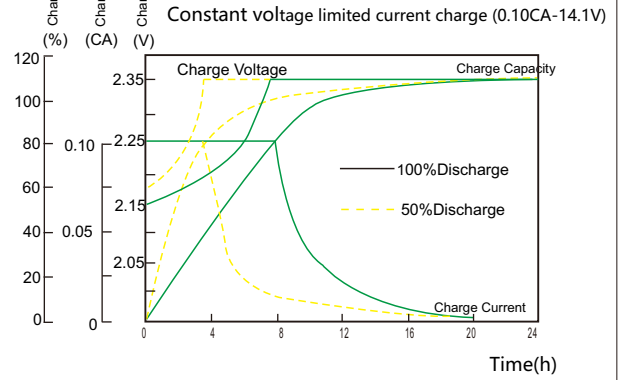

Specifications

Battery Model	ICS-500	
Nominal voltage	2V	
Capacity	500Ah (10HR ,50A, 1.80V, 25°C)	
Approx.Weight	32.5kg	
Internal Resistance	Approx 0.33mΩ	
Max Charge Current Allowed	125A	
Charge Voltage (25°C)	Cycle use	Float use
	2.35V/cell	2.25V/cell
Temperature Ranges	Operation(maximum): -40°C to 55°C (-40°F to 131°F)	
	Operation(recommended): 15°C to 25°C (59°F to 77°F)	
	Storage: -20°C to 40°C (-4°F to 104°F)	
Terminal	M8 Female	
Terminal Hardware	15 ± 1.0 N.m	
Container Material	ABS (V0 optional)	

Constant Power Discharge Data Units: Watts per cell (25°C, 77°F)

End voltage per cell	15min	20min	30min	40min	50min	1h	2h	3h	5h	8h	10h
1.65V	1150	1020	880	740	650	555	365	285	205	163	120
1.70V	1070	990	830	720	630	545	355	280	200	158	115
1.75V	1010	920	775	670	610	535	350	275	195	153	110
1.80V	910	830	715	630	550	520	340	265	175	140	105

ICS series

ICS-500

Discharge Voltage vs Time Curve (25°C)

Charge Curve (25°C)

Capacity vs temperature curve

Residual Capacity vs Storage Time

Capacity vs OCV curve

Design life vs temperature