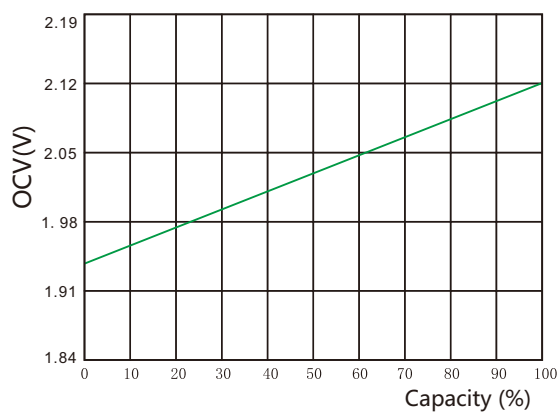

Specifications

Battery Model	ICS-500	
Nominal voltage	2V	
Capacity	500Ah (10HR ,50A, 1.80V, 25°C)	
Approx.Weight	32.5kg	
Internal Resistance	Approx 0.33mΩ	
Max Charge Current Allowed	125A	
Charge Voltage (25°C)	Cycle use	Float use
	2.35V/cell	2.25V/cell
Temperature Ranges	Operation(maximum): -40°C to 55°C (-40°F to 131°F)	
	Operation(recommended): 15°C to 25°C (59°F to 77°F)	
	Storage: -20°C to 40°C (-4°F to 104°F)	
Terminal	M8 Female	
Terminal Hardware	15 ± 1.0 N.m	
Container Material	ABS (V0 optional)	

Dimensions (mm)

Constant Current Discharge Data Units: Amperes (25°C, 77°F)

End voltage per cell	15min	20min	30min	40min	50min	1h	2h	3h	5h	8h	10h
1.65V	600	533	422	740	350	287	175	133	92.0	63.0	55.0
1.70V	550	508	408	720	333	283	172	130	87.0	60.0	53.0
1.75V	517	467	383	670	308	280	170	128	83.0	58.0	52.0
1.80V	450	425	367	630	275	277	167	127	80.0	57.0	51.0

Constant Power Discharge Data Units: Watts per cell (25°C, 77°F)

End voltage per cell	15min	20min	30min	40min	50min	1h	2h	3h	5h	8h	10h
1.65V	1150	1020	880	740	650	555	365	285	205	163	120
1.70V	1070	990	830	720	630	545	355	280	200	158	115
1.75V	1010	920	775	670	610	535	350	275	195	153	110
1.80V	910	830	715	630	550	520	340	265	175	140	105

ICS series

ICS-500

Discharge Voltage vs Time Curve (25°C)

Charge Curve (25°C)

Capacity vs temperature curve

Residual Capacity vs Storage Time

Capacity vs OCV curve

Design life vs temperature