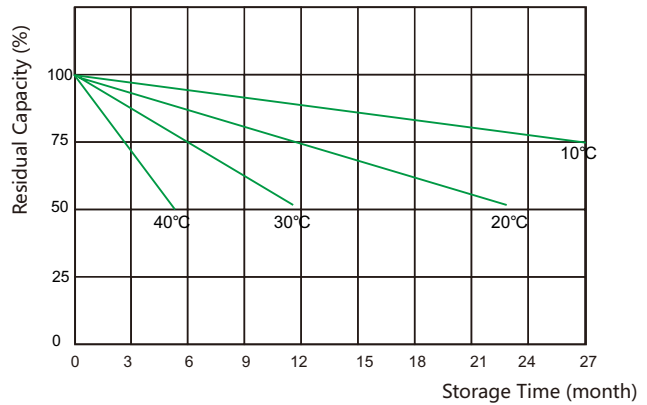

ICS series

ICS-500

Discharge Voltage vs Time Curve (25°C)

Charge Curve (25°C)

Capacity vs temperature curve

Residual Capacity vs Storage Time

Capacity vs OCV curve

Design life vs temperature