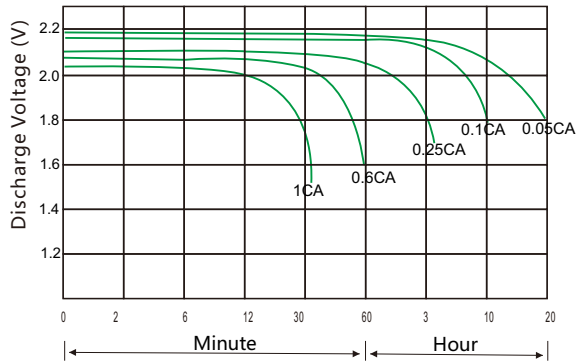

Specifications

Battery Model	ICS-500	
Nominal voltage	2V	
Capacity	500Ah (10HR ,50A, 1.80V, 25°C)	
Approx.Weight	32.5kg	
Internal Resistance	Approx 0.33mΩ	
Max Charge Current Allowed	125A	
Charge Voltage (25°C)	Cycle use	Float use
	2.35V/cell	2.25V/cell
Temperature Ranges	Operation(maximum): -40°C to 55°C (-40°F to 131°F)	
	Operation(recommended): 15°C to 25°C (59°F to 77°F)	
	Storage: -20°C to 40°C (-4°F to 104°F)	
Terminal	M8 Female	
Terminal Hardware	15 ± 1.0 N.m	
Container Material	ABS (V0 optional)	

Dimensions (mm)

Constant Current Discharge Data Units: Amperes (25°C, 77°F)

End voltage per cell	15min	20min	30min	40min	50min	1h	2h	3h	5h	8h	10h
1.65V	600	533	422	740	350	287	175	133	92.0	63.0	55.0
1.70V	550	508	408	720	333	283	172	130	87.0	60.0	53.0
1.75V	517	467	383	670	308	280	170	128	83.0	58.0	52.0
1.80V	450	425	367	630	275	277	167	127	80.0	57.0	51.0

Constant Power Discharge Data Units: Watts per cell (25°C, 77°F)

End voltage per cell	15min	20min	30min	40min	50min	1h	2h	3h	5h	8h	10h
1.65V	1150	1020	880	740	650	555	365	285	205	163	120
1.70V	1070	990	830	720	630	545	355	280	200	158	115
1.75V	1010	920	775	670	610	535	350	275	195	153	110
1.80V	910	830	715	630	550	520	340	265	175	140	105

ICS series

ICS-500

Discharge Voltage vs Time Curve (25°C)

Charge Curve (25°C)

Capacity vs temperature curve

Residual Capacity vs Storage Time

Capacity vs OCV curve

Design life vs temperature