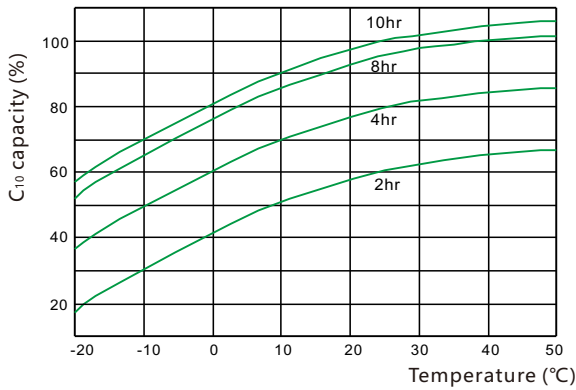

Constant Power Discharge Data Units: Watts per cell (25°C, 77°F)

End voltage per cell	15min	20min	30min	40min	50min	1h	2h	3h	5h	8h	10h
1.65V	1150	1020	880	740	650	555	365	285	205	163	120
1.70V	1070	990	830	720	630	545	355	280	200	158	115
1.75V	1010	920	775	670	610	535	350	275	195	153	110
1.80V	910	830	715	630	550	520	340	265	175	140	105

ICS series

ICS-500

Discharge Voltage vs Time Curve (25°C)

Charge Curve (25°C)

Capacity vs temperature curve

Residual Capacity vs Storage Time

Capacity vs OCV curve

Design life vs temperature