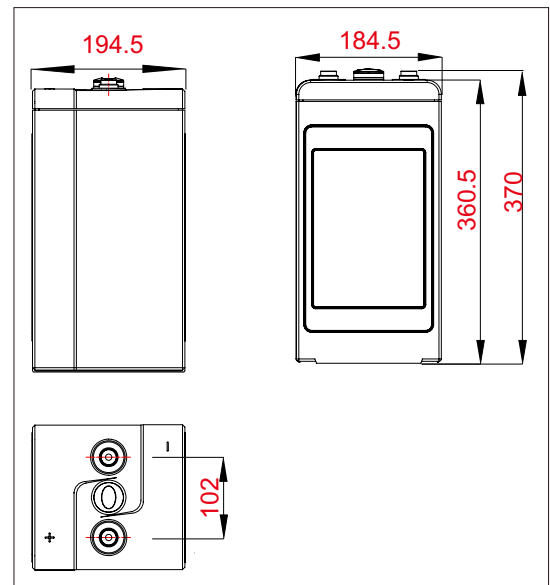

Specifications

Battery Model	ICS-500	
Nominal voltage	2V	
Capacity	500Ah (10HR ,50A, 1.80V, 25°C)	
Approx.Weight	32.5kg	
Internal Resistance	Approx 0.33mΩ	
Max Charge Current Allowed	125A	
Charge Voltage (25°C)	Cycle use	Float use
	2.35V/cell	2.25V/cell
Temperature Ranges	Operation(maximum): -40°C to 55°C (-40°F to 131°F)	
	Operation(recommended): 15°C to 25°C (59°F to 77°F)	
	Storage: -20°C to 40°C (-4°F to 104°F)	
Terminal	M8 Female	
Terminal Hardware	15 ± 1.0 N.m	
Container Material	ABS (V0 optional)	

Dimensions (mm)

Constant Current Discharge Data Units: Amperes (25°C, 77°F)

End voltage per cell	15min	20min	30min	40min	50min	1h	2h	3h	5h	8h	10h
1.65V	600	533	422	740	350	287	175	133	92.0	63.0	55.0
1.70V	550	508	408	720	333	283	172	130	87.0	60.0	53.0
1.75V	517	467	383	670	308	280	170	128	83.0	58.0	52.0
1.80V	450	425	367	630	275	277	167	127	80.0	57.0	51.0