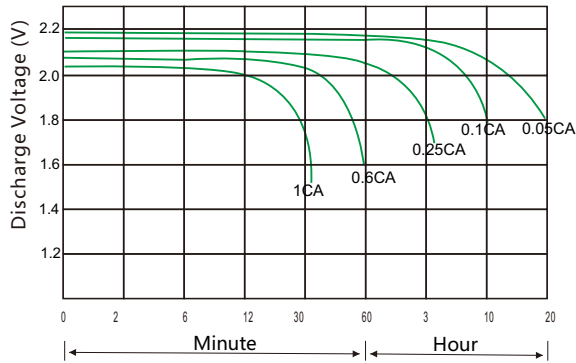

**Specifications**

<b>Battery Model</b>	<b>ICS-300</b>	
Nominal voltage	2V	
Capacity	300Ah (10HR ,30A, 1.80V, 25°C)	
Approx.Weight	22kg	
Internal Resistance	Approx 0.42mΩ	
Max Charge Current Allowed	75A	
Charge Voltage (25°C)	Cycle use	Float use
	2.35V/cell	2.25V/cell
Temperature Ranges	Operation(maximum): -40°C to 55°C (-40°F to 131°F)	
	Operation(recommended): 15°C to 25°C ( 59°F to 77°F)	
	Storage: -20°C to 40°C (-4°F to 104°F)	
Terminal	M8 Female	
Terminal Hardware	15 ± 1.0 N.m	
Container Material	ABS (V0 optional)	

**Dimensions (mm)**

**Constant Current Discharge Data Units: Amperes (25°C, 77°F)**

End voltage per cell	15min	20min	30min	40min	50min	1h	2h	3h	5h	8h	10h
1.65V	360	320	265	230	210	172	105	80.0	55.0	38.0	33.0
1.70V	330	305	245	220	200	170	103	78.0	52.0	36.0	32.0
1.75V	310	280	230	210	185	168	102	77.0	50.0	35.0	31.0
1.80V	270	255	220	195	165	166	100	76.0	48.0	34.0	30.5

**Constant Power Discharge Data Units: Watts per cell (25°C, 77°F)**

End voltage per cell	15min	20min	30min	40min	50min	1h	2h	3h	5h	8h	10h
1.65V	690	600	520	440	390	330	215	170	120	84.0	80.0
1.70V	640	580	490	425	370	320	210	160	115	80.5	75.0
1.75V	600	550	450	400	360	310	205	155	110	77.0	66.0
1.80V	530	480	420	360	315	305	200	145	105	73.5	60.0

**ICS series**

**ICS-300**

**Discharge Voltage vs Time Curve ( 25°C )**

**Charge Curve (25°C)**

**Capacity vs temperature curve**

**Residual Capacity vs Storage Time**

**Capacity vs OCV curve**

**Design life vs temperature**