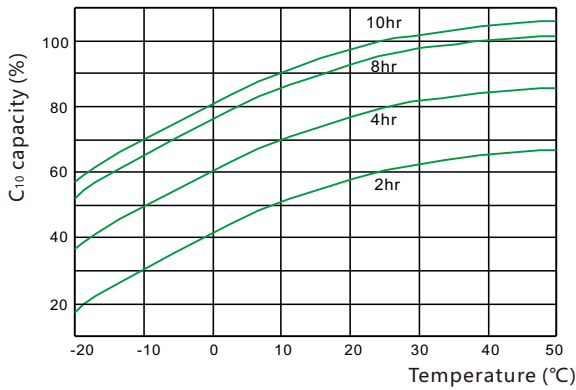

**Constant Power Discharge Data Units: Watts per cell (25°C, 77°F)**

End voltage per cell	15min	20min	30min	40min	50min	1h	2h	3h	5h	8h	10h
1.65V	690	600	520	440	390	330	215	170	120	84.0	80.0
1.70V	640	580	490	425	370	320	210	160	115	80.5	75.0
1.75V	600	550	450	400	360	310	205	155	110	77.0	66.0
1.80V	530	480	420	360	315	305	200	145	105	73.5	60.0

**ICS series**

**ICS-300**

**Discharge Voltage vs Time Curve ( 25°C )**

**Charge Curve (25°C)**

**Capacity vs temperature curve**

**Residual Capacity vs Storage Time**

**Capacity vs OCV curve**

**Design life vs temperature**