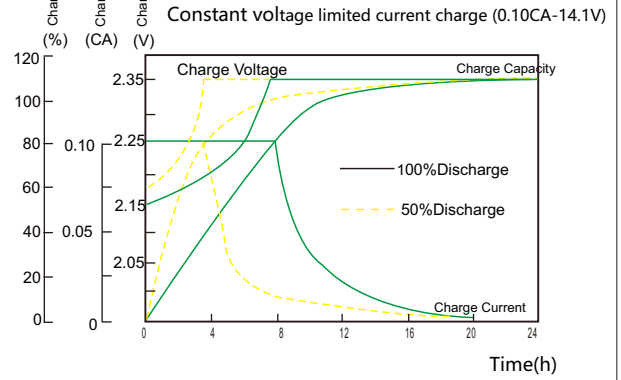

**Constant Power Discharge Data Units: Watts per cell (25°C, 77°F)**

End voltage per cell	15min	20min	30min	40min	50min	1h	2h	3h	5h	8h	10h
1.65V	690	600	520	440	390	330	215	170	120	84.0	80.0
1.70V	640	580	490	425	370	320	210	160	115	80.5	75.0
1.75V	600	550	450	400	360	310	205	155	110	77.0	66.0
1.80V	530	480	420	360	315	305	200	145	105	73.5	60.0

**ICS series**

**ICS-300**

**Discharge Voltage vs Time Curve ( 25°C )**

**Charge Curve (25°C)**

**Capacity vs temperature curve**

**Residual Capacity vs Storage Time**

**Capacity vs OCV curve**

**Design life vs temperature**