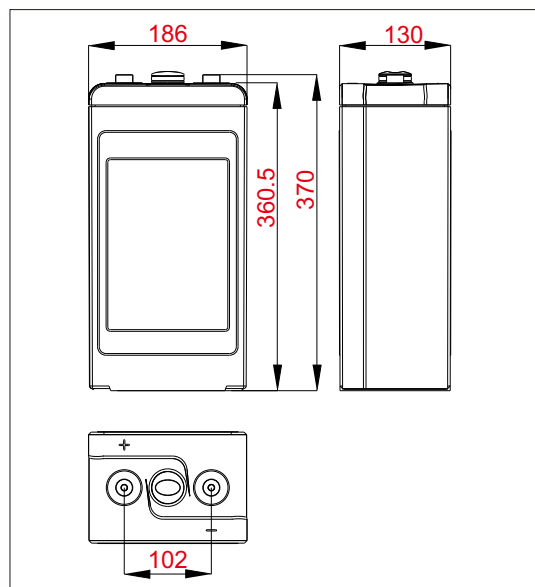

**Specifications**

<b>Battery Model</b>	<b>ICS-300</b>	
Nominal voltage	2V	
Capacity	300Ah (10HR ,30A, 1.80V, 25°C)	
Approx.Weight	22kg	
Internal Resistance	Approx 0.42mΩ	
Max Charge Current Allowed	75A	
Charge Voltage (25°C)	Cycle use	Float use
	2.35V/cell	2.25V/cell
Temperature Ranges	Operation(maximum): -40°C to 55°C (-40°F to 131°F)	
	Operation(recommended): 15°C to 25°C ( 59°F to 77°F)	
	Storage: -20°C to 40°C (-4°F to 104°F)	
Terminal	M8 Female	
Terminal Hardware	15 ± 1.0 N.m	
Container Material	ABS (V0 optional)	

**Dimensions (mm)**

**Constant Current Discharge Data Units: Amperes (25°C, 77°F)**

End voltage per cell	15min	20min	30min	40min	50min	1h	2h	3h	5h	8h	10h
1.65V	360	320	265	230	210	172	105	80.0	55.0	38.0	33.0
1.70V	330	305	245	220	200	170	103	78.0	52.0	36.0	32.0
1.75V	310	280	230	210	185	168	102	77.0	50.0	35.0	31.0
1.80V	270	255	220	195	165	166	100	76.0	48.0	34.0	30.5