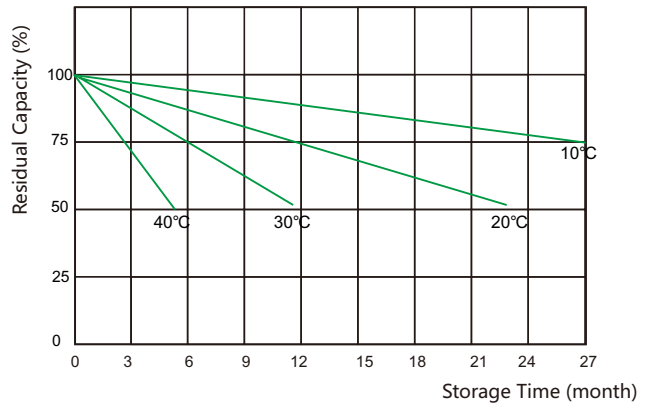

**Constant Power Discharge Data Units: Watts per cell (25°C, 77°F)**

End voltage per cell	15min	20min	30min	40min	50min	1h	2h	3h	5h	8h	10h
1.65V	690	600	520	440	390	330	215	170	120	84.0	80.0
1.70V	640	580	490	425	370	320	210	160	115	80.5	75.0
1.75V	600	550	450	400	360	310	205	155	110	77.0	66.0
1.80V	530	480	420	360	315	305	200	145	105	73.5	60.0

**ICS series**

**ICS-300**

**Discharge Voltage vs Time Curve ( 25°C )**

**Charge Curve (25°C)**

**Capacity vs temperature curve**

**Residual Capacity vs Storage Time**

**Capacity vs OCV curve**

**Design life vs temperature**