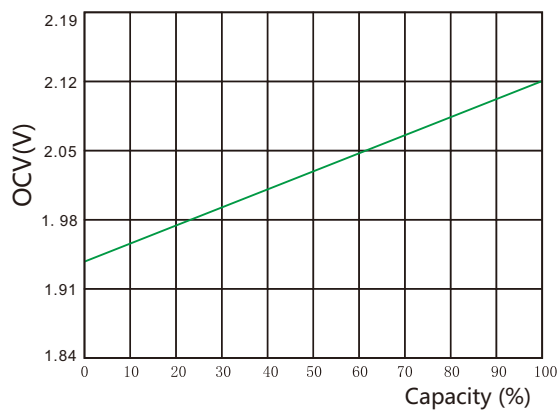

**Constant Power Discharge Data Units: Watts per cell (25°C, 77°F)**

End voltage per cell	15min	20min	30min	40min	50min	1h	2h	3h	5h	8h	10h
1.65V	690	600	520	440	390	330	215	170	120	84.0	80.0
1.70V	640	580	490	425	370	320	210	160	115	80.5	75.0
1.75V	600	550	450	400	360	310	205	155	110	77.0	66.0
1.80V	530	480	420	360	315	305	200	145	105	73.5	60.0

**ICS series**

**ICS-300**

**Discharge Voltage vs Time Curve ( 25°C )**

**Charge Curve (25°C)**

**Capacity vs temperature curve**

**Residual Capacity vs Storage Time**

**Capacity vs OCV curve**

**Design life vs temperature**